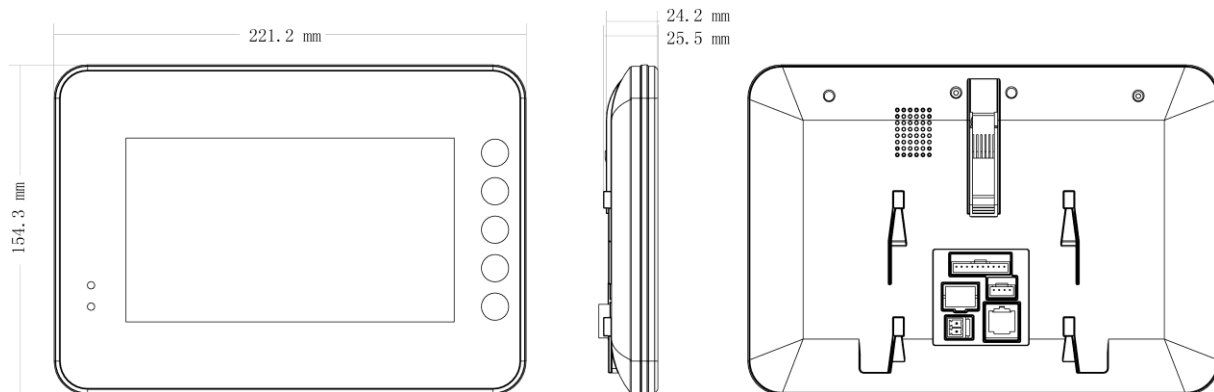

DH-VTH1560B

	network protocol	TCP/IP
General	Power	DC 10~15V or supply directly by Special switching power
	Power Consumption	Standby $\leq 1.5W$, work $\leq 7W$
	work environment	Temperature: -10°C~+60°C
		Humidity: 10~90%RH
	Dimensions	221.2mm×154.3mm×24.2mm (L*W*T) ;
Weight	0.8Kg;	

Dimensions

Dahua Technology Co., Ltd.

1187BinAn Road, Binjiang District, Hangzhou, China

Tel: +86-571-87688883

Fax: +86-571-87688815

Email: overseas@dahuatech.com

www.dahuatech.com

*Design and specifications are subject to change without notice.